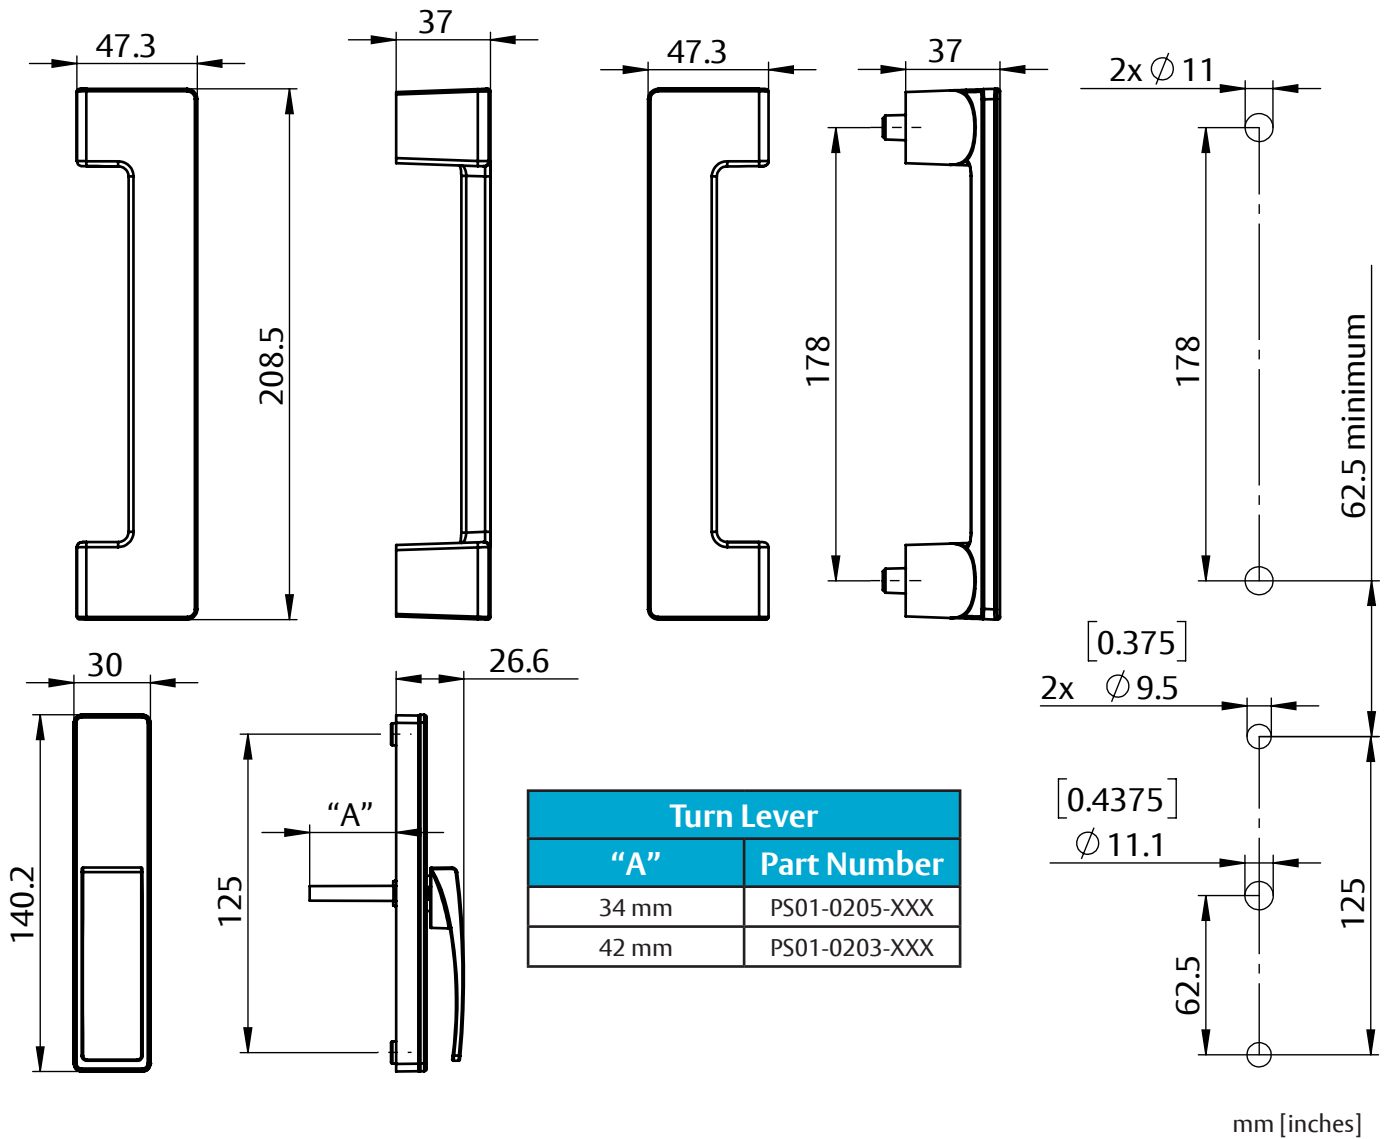

\*XXX Denotes Finish Code

- Door thickness range:  
1.4"-2.5" [35.6-63.5 mm]
- Turn Lever is ordered separately from  
Interior & Exterior Handle kit
- Turn Lever 42 mm spindle is available  
for door thickness > 1.75" [44.5 mm]

# CREST™ 200

3083/3084 & 0205

ASSA ABLOY

assaabloy.com

Experience a safer  
and more open world

| Turn Lever |               |
|------------|---------------|
| "A"        | Part Number   |
| 34 mm      | PS01-0205-XXX |
| 42 mm      | PS01-0203-XXX |