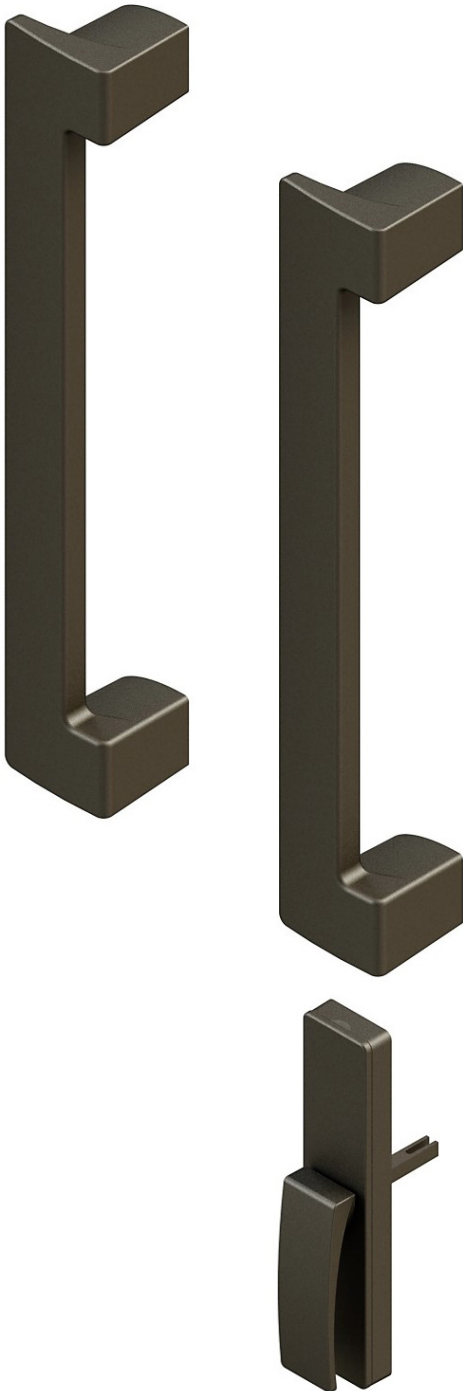

CREST™ 300

CREST™ 200

The large, comfortable grip is ergonomically crafted to maximize performance and minimize effort while the clean, narrow aesthetics allow for unobscured sight lines. Available in various configurations, CREST™ sliding door handles provide a sleek design element to a variety of sliding doors.

### Features

- Two sizes to match the proportions of standard height doors and taller doors
- For use in single and multi-panel applications
- Designed to fit Interlock's SBML locking system
- Durable Zamak material
- Available in powder coat and architectural finishes

# CREST™ 300

3081/3082 & 0205

ASSA ABLOY

assaabloy.com

Experience a safer  
and more open world

| Product                     | Part Number   | Box Quantity |
|-----------------------------|---------------|--------------|
| Interior & Exterior Handle  | PS01-0208-XXX | 6            |
| Turn Lever<br>34 mm spindle | PS01-0205-XXX | 50           |
| Turn Lever<br>42 mm spindle | PS01-0203-XXX | 50           |

\*XXX Denotes Finish Code

- Door thickness range:  
1.4"-2.5" [35.6-63.5 mm]
- Turn Lever is ordered separately from  
Interior & Exterior Handle kit
- Turn Lever 42 mm spindle is available  
for door thickness > 1.75" [44.5 mm]