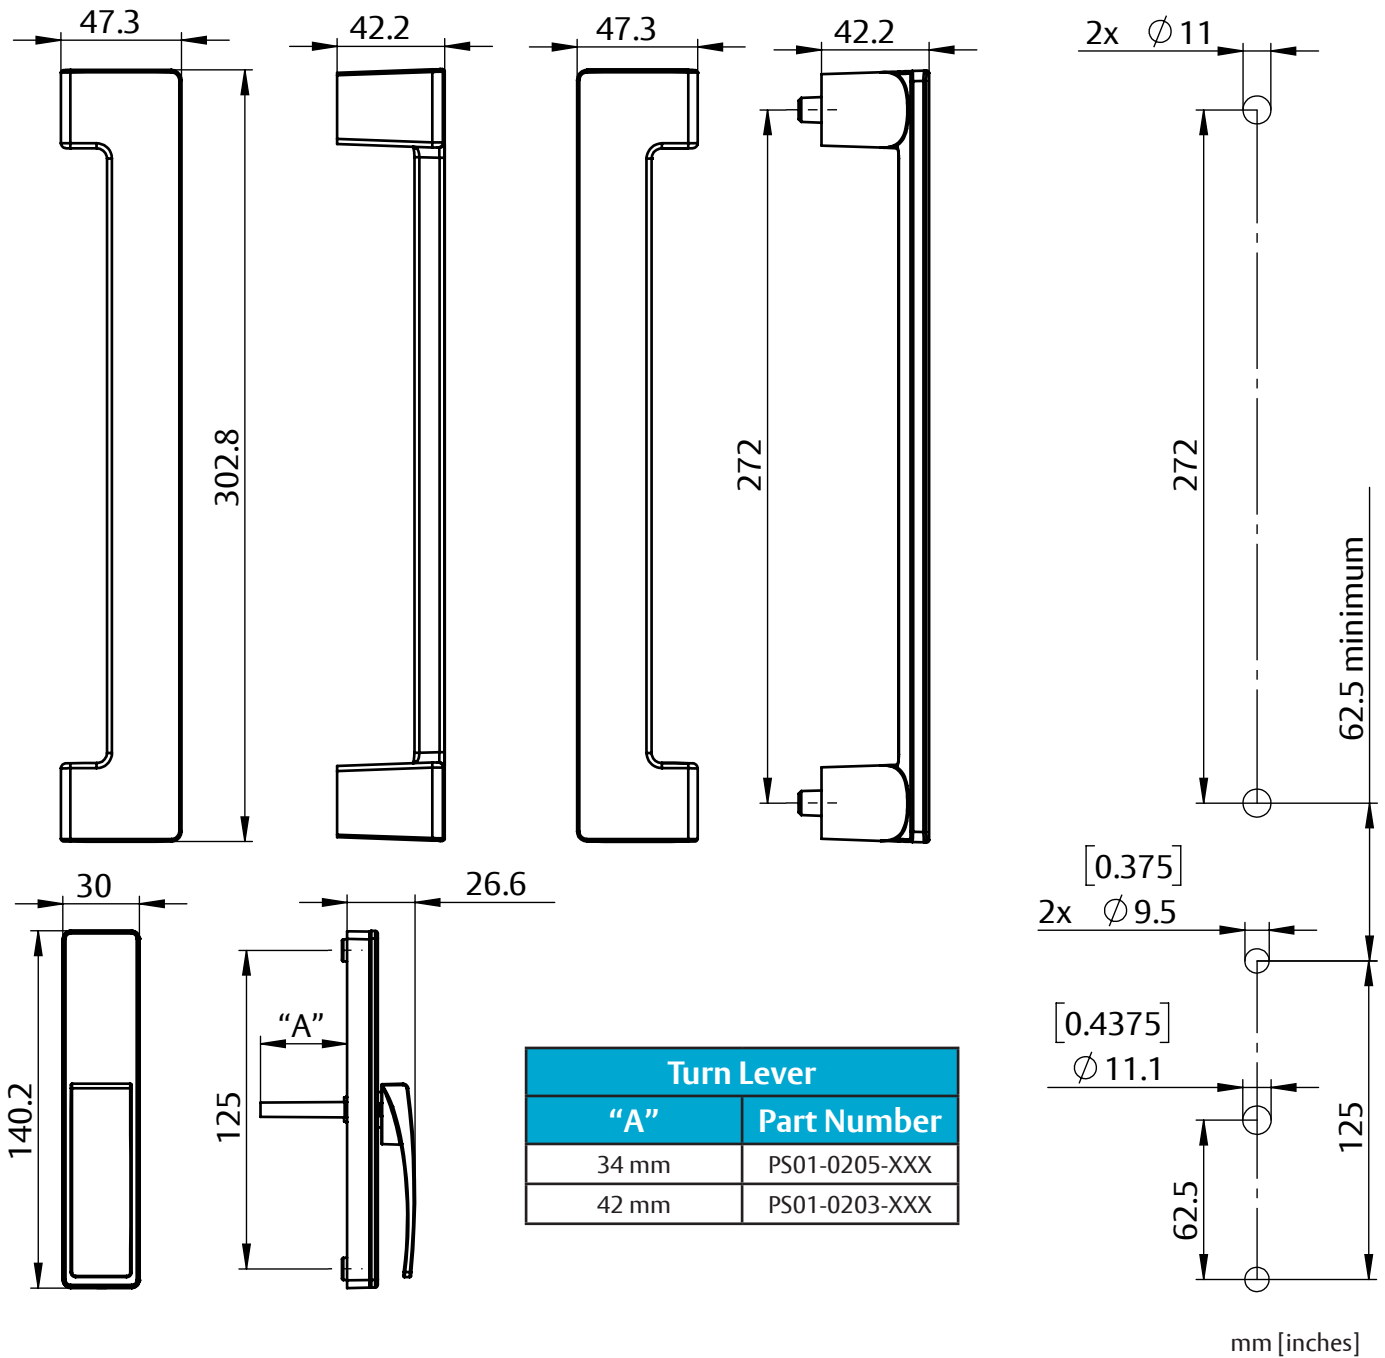

CREST™ 300

3081/3082 & 0205

ASSA ABLOY

assaabloy.com

Experience a safer
and more open world