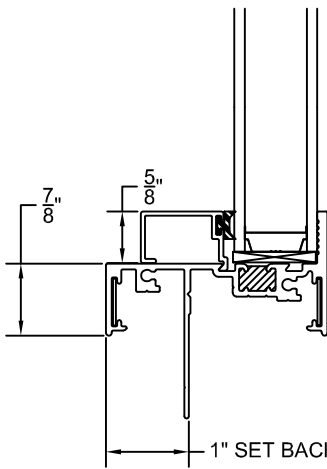

**(A) HEAVY PICTURE WINDOW
HEADER DETAIL**

EXTERIOR

**(B) HEAVY PICTURE WINDOW
SILL DETAIL**

**(C) HEAVY PICTURE WINDOW
LEFT JAMB DETAIL**

**HEAVY PICTURE WINDOW (D)
RIGHT JAMB DETAIL**

EXTERIOR

SIZE LIMITATIONS:

- MINIMUM WIDTH / HEIGHT: 8 IN.
(BOTH DIRECTIONS)
- MAXIMUM WIDTH / HEIGHT: ONE DIMENSION MUST BE
7 FT. OR LESS,
CANNOT EXCEED 12 FT. ON EITHER SIDE.

STANDARD TOLERANCES FOR EXTRUDED SHAPES APPLY UNLESS SPECIFICALLY SHOWN OTHERWISE