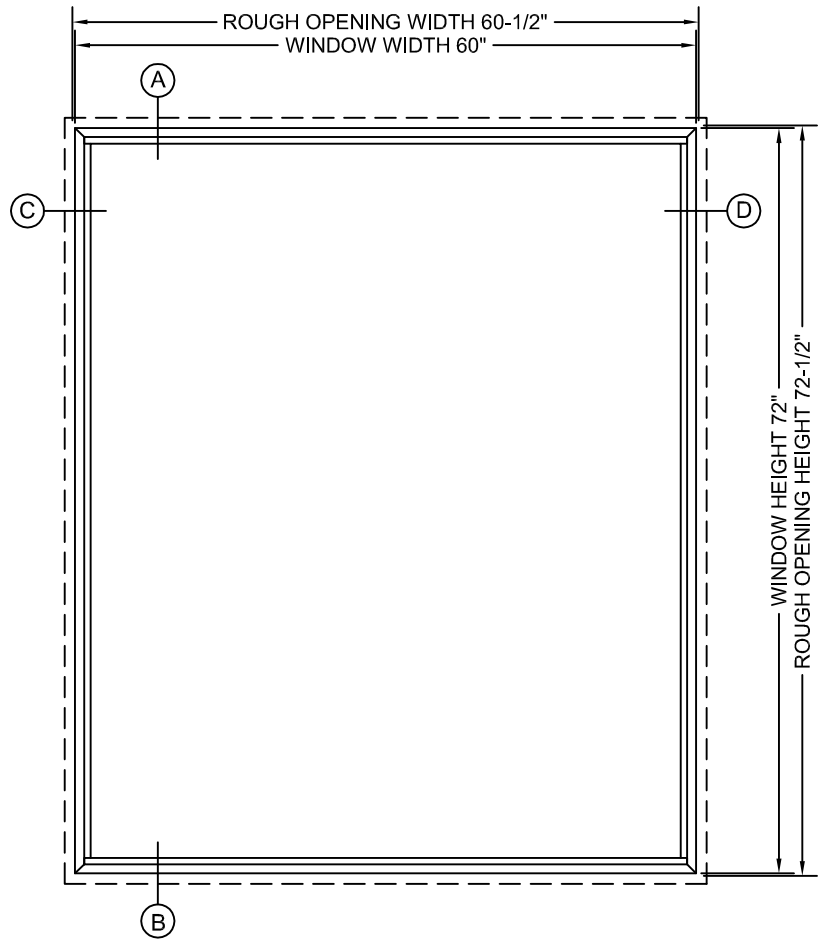

**(A) HEAVY PICTURE WINDOW
HEADER DETAIL**

EXTERIOR

**(B) HEAVY PICTURE WINDOW
SILL DETAIL**

**(C) HEAVY PICTURE WINDOW
LEFT JAMB DETAIL**

**HEAVY PICTURE WINDOW (D)
RIGHT JAMB DETAIL**

EXTERIOR

SIZE LIMITATIONS:

- MINIMUM WIDTH / HEIGHT: 8 IN.
(BOTH DIRECTIONS)
- MAXIMUM WIDTH / HEIGHT: ONE DIMENSION MUST BE
7 FT. OR LESS,
CANNOT EXCEED 12 FT. ON EITHER SIDE.

STANDARD TOLERANCES FOR EXTRUDED SHAPES APPLY UNLESS SPECIFICALLY SHOWN OTHERWISE