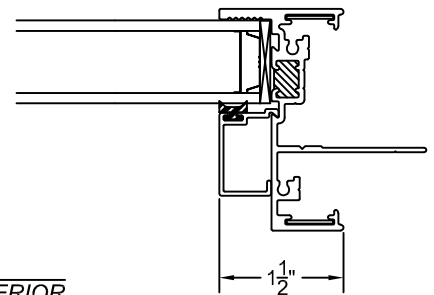

**(A) HEAVY PICTURE WINDOW
HEADER DETAIL**

EXTERIOR

**(B) HEAVY PICTURE WINDOW
SILL DETAIL**

**(C) HEAVY PICTURE WINDOW
LEFT JAMB DETAIL**

**HEAVY PICTURE WINDOW (D)
RIGHT JAMB DETAIL**

EXTERIOR

SIZE LIMITATIONS:

- MINIMUM WIDTH / HEIGHT: 8 IN.
(BOTH DIRECTIONS)
- MAXIMUM WIDTH / HEIGHT: ONE DIMENSION MUST BE
7 FT. OR LESS,
CANNOT EXCEED 12 FT. ON EITHER SIDE.

STANDARD TOLERANCES FOR EXTRUDED SHAPES APPLY UNLESS SPECIFICALLY SHOWN OTHERWISE