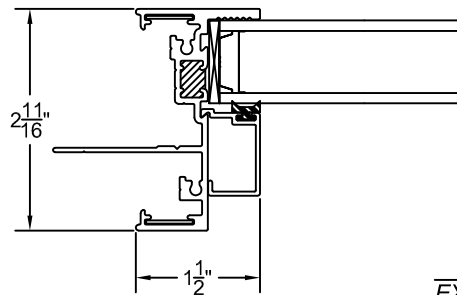

**(A) HEAVY PICTURE WINDOW
HEADER DETAIL**

EXTERIOR

**(B) HEAVY PICTURE WINDOW
SILL DETAIL**

**(C) HEAVY PICTURE WINDOW
LEFT JAMB DETAIL**

**HEAVY PICTURE WINDOW (D)
RIGHT JAMB DETAIL**

EXTERIOR

SIZE LIMITATIONS:

- MINIMUM WIDTH / HEIGHT: 8 IN.
(BOTH DIRECTIONS)
- MAXIMUM WIDTH / HEIGHT: ONE DIMENSION MUST BE
7 FT. OR LESS,
CANNOT EXCEED 12 FT. ON EITHER SIDE.

STANDARD TOLERANCES FOR EXTRUDED SHAPES APPLY UNLESS SPECIFICALLY SHOWN OTHERWISE