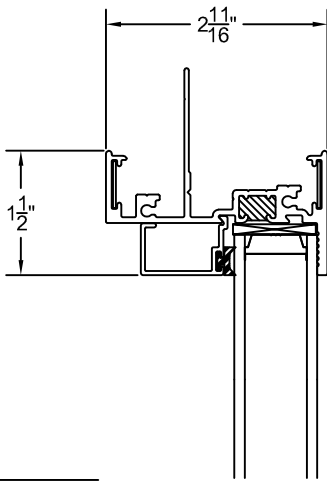

**(A) HEAVY PICTURE WINDOW
HEADER DETAIL**

EXTERIOR

**(B) HEAVY PICTURE WINDOW
SILL DETAIL**

**(C) HEAVY PICTURE WINDOW
LEFT JAMB DETAIL**

**HEAVY PICTURE WINDOW (D)
RIGHT JAMB DETAIL**

EXTERIOR

SIZE LIMITATIONS:

- MINIMUM WIDTH / HEIGHT: 8 IN.
(BOTH DIRECTIONS)
- MAXIMUM WIDTH / HEIGHT: ONE DIMENSION MUST BE
7 FT. OR LESS,
CANNOT EXCEED 12 FT. ON EITHER SIDE.

STANDARD TOLERANCES FOR EXTRUDED SHAPES APPLY UNLESS SPECIFICALLY SHOWN OTHERWISE