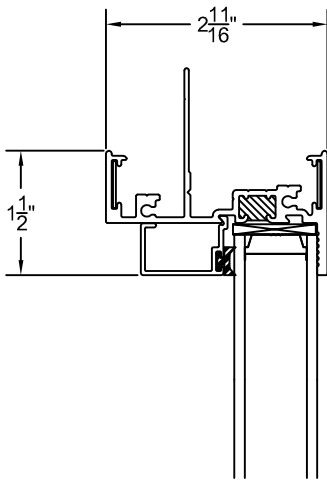

**(A) BUTT JOINT WINDOW
HEADER DETAIL**

**(B) BUTT JOINT WINDOW
SILL DETAIL**

**BUTT JOINT WINDOW
RIGHT JAMB DETAIL (E)**

**(C) BUTT JOINT WINDOW
LEFT JAMB DETAIL**

**(D) BUTT JOINT WINDOW
90DEG. CORNER DETAIL**

SIZE LIMITATIONS:
-

STANDARD TOLERANCES FOR EXTRUDED SHAPES APPLY UNLESS SPECIFICALLY SHOWN OTHERWISE

RAM INDUSTRIES
8600 COMMERCE PARK DR.
HOUSTON, TX 77036
PH: 281-495-9056
FX: 281-495-6778

**S800 BUTT JOINT WINDOW
90DEG. CORNER**
INSULATED GLASS