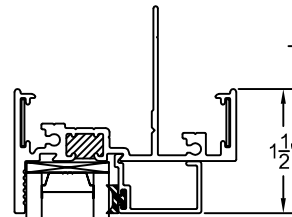

**(A) BUTT JOINT WINDOW
HEADER DETAIL**

**(B) BUTT JOINT WINDOW
SILL DETAIL**

**BUTT JOINT WINDOW
RIGHT JAMB DETAIL (E)**

**(C) BUTT JOINT WINDOW
LEFT JAMB DETAIL**

**(D) BUTT JOINT WINDOW
90DEG. CORNER DETAIL**

SIZE LIMITATIONS:
-

STANDARD TOLERANCES FOR EXTRUDED SHAPES APPLY UNLESS SPECIFICALLY SHOWN OTHERWISE

RAM INDUSTRIES
8600 COMMERCE PARK DR.
HOUSTON, TX 77036
PH: 281-495-9056
FX: 281-495-6778

**S800 BUTT JOINT WINDOW
90DEG. CORNER**
INSULATED GLASS