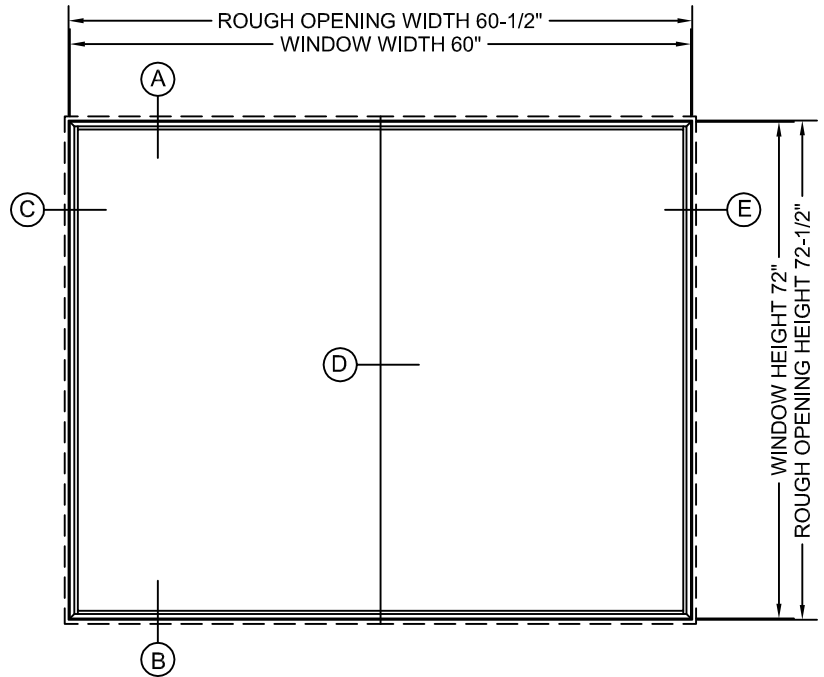

**(A) BUTT JOINT WINDOW
HEADER DETAIL**

**(B) BUTT JOINT WINDOW
SILL DETAIL**

**BUTT JOINT WINDOW
RIGHT JAMB DETAIL (E)**

**(C) BUTT JOINT WINDOW
LEFT JAMB DETAIL**

**(D) BUTT JOINT WINDOW
90DEG. CORNER DETAIL**

SIZE LIMITATIONS:
-

STANDARD TOLERANCES FOR EXTRUDED SHAPES APPLY UNLESS SPECIFICALLY SHOWN OTHERWISE

RAM INDUSTRIES
8600 COMMERCE PARK DR.
HOUSTON, TX 77036
PH: 281-495-9056
FX: 281-495-6778

**S800 BUTT JOINT WINDOW
90DEG. CORNER**
INSULATED GLASS