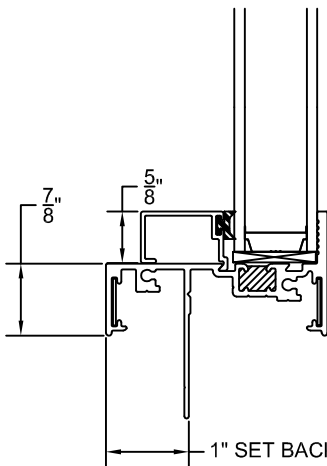

**(A) BUTT JOINT WINDOW
HEADER DETAIL**

**(B) BUTT JOINT WINDOW
SILL DETAIL**

**BUTT JOINT WINDOW
RIGHT JAMB DETAIL (E)**

**(C) BUTT JOINT WINDOW
LEFT JAMB DETAIL**

**(D) BUTT JOINT WINDOW
90DEG. CORNER DETAIL**

SIZE LIMITATIONS:
-

STANDARD TOLERANCES FOR EXTRUDED SHAPES APPLY UNLESS SPECIFICALLY SHOWN OTHERWISE

RAM INDUSTRIES
8600 COMMERCE PARK DR.
HOUSTON, TX 77036
PH: 281-495-9056
FX: 281-495-6778

**S800 BUTT JOINT WINDOW
90DEG. CORNER**
INSULATED GLASS