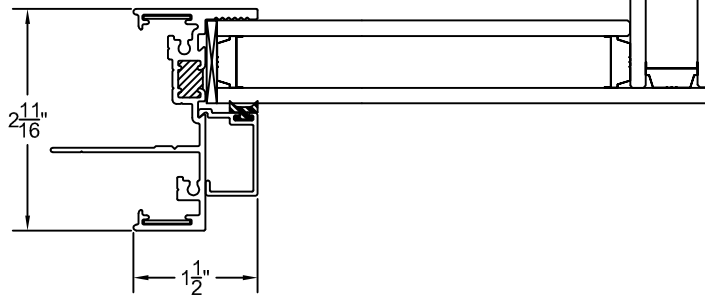

**(A) BUTT JOINT WINDOW
HEADER DETAIL**

**(B) BUTT JOINT WINDOW
SILL DETAIL**

**BUTT JOINT WINDOW
RIGHT JAMB DETAIL (E)**

**(C) BUTT JOINT WINDOW
LEFT JAMB DETAIL**

**(D) BUTT JOINT WINDOW
90DEG. CORNER DETAIL**

SIZE LIMITATIONS:
-

STANDARD TOLERANCES FOR EXTRUDED SHAPES APPLY UNLESS SPECIFICALLY SHOWN OTHERWISE

RAM INDUSTRIES
8600 COMMERCE PARK DR.
HOUSTON, TX 77036
PH: 281-495-9056
FX: 281-495-6778

**S800 BUTT JOINT WINDOW
90DEG. CORNER**
INSULATED GLASS