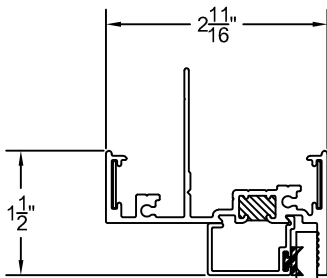

**(A) BUTT JOINT WINDOW
HEADER DETAIL**

**(B) BUTT JOINT WINDOW
SILL DETAIL**

**(C) BUTT JOINT WINDOW
LEFT JAMB DETAIL**

**BUTT JOINT WINDOW
RIGHT JAMB DETAIL (E)**

**(D) BUTT JOINT WINDOW
90DEG. CORNER DETAIL**

SIZE LIMITATIONS:
-

STANDARD TOLERANCES FOR EXTRUDED SHAPES APPLY UNLESS SPECIFICALLY SHOWN OTHERWISE

RAM INDUSTRIES
8600 COMMERCE PARK DR.
HOUSTON, TX 77036
PH: 281-495-9056
FX: 281-495-6778

**S800 BUTT JOINT WINDOW
90DEG. CORNER
SINGLE GLAZED**