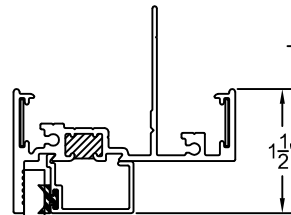

**(A) BUTT JOINT WINDOW
HEADER DETAIL**

**(B) BUTT JOINT WINDOW
SILL DETAIL**

**(C) BUTT JOINT WINDOW
LEFT JAMB DETAIL**

**BUTT JOINT WINDOW
RIGHT JAMB DETAIL (E)**

**(D) BUTT JOINT WINDOW
90DEG. CORNER DETAIL**

SIZE LIMITATIONS:
-

STANDARD TOLERANCES FOR EXTRUDED SHAPES APPLY UNLESS SPECIFICALLY SHOWN OTHERWISE

RAM INDUSTRIES
8600 COMMERCE PARK DR.
HOUSTON, TX 77036
PH: 281-495-9056
FX: 281-495-6778

**S800 BUTT JOINT WINDOW
90DEG. CORNER
SINGLE GLAZED**