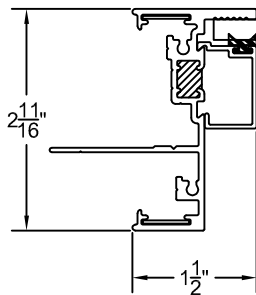

**(A) BUTT JOINT WINDOW
HEADER DETAIL**

**(B) BUTT JOINT WINDOW
SILL DETAIL**

**(C) BUTT JOINT WINDOW
LEFT JAMB DETAIL**

**BUTT JOINT WINDOW
RIGHT JAMB DETAIL (E)**

**(D) BUTT JOINT WINDOW
90DEG. CORNER DETAIL**

SIZE LIMITATIONS:
-

STANDARD TOLERANCES FOR EXTRUDED SHAPES APPLY UNLESS SPECIFICALLY SHOWN OTHERWISE

RAM INDUSTRIES
8600 COMMERCE PARK DR.
HOUSTON, TX 77036
PH: 281-495-9056
FX: 281-495-6778

**S800 BUTT JOINT WINDOW
90DEG. CORNER
SINGLE GLAZED**