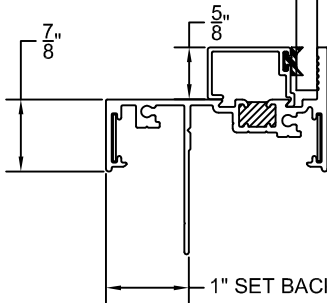

**(A) BUTT JOINT WINDOW
HEADER DETAIL**

**(B) BUTT JOINT WINDOW
SILL DETAIL**

**(C) BUTT JOINT WINDOW
LEFT JAMB DETAIL**

**BUTT JOINT WINDOW
RIGHT JAMB DETAIL (E)**

**(D) BUTT JOINT WINDOW
90DEG. CORNER DETAIL**

SIZE LIMITATIONS:
-

STANDARD TOLERANCES FOR EXTRUDED SHAPES APPLY UNLESS SPECIFICALLY SHOWN OTHERWISE

RAM INDUSTRIES
8600 COMMERCE PARK DR.
HOUSTON, TX 77036
PH: 281-495-9056
FX: 281-495-6778

**S800 BUTT JOINT WINDOW
90DEG. CORNER
SINGLE GLAZED**