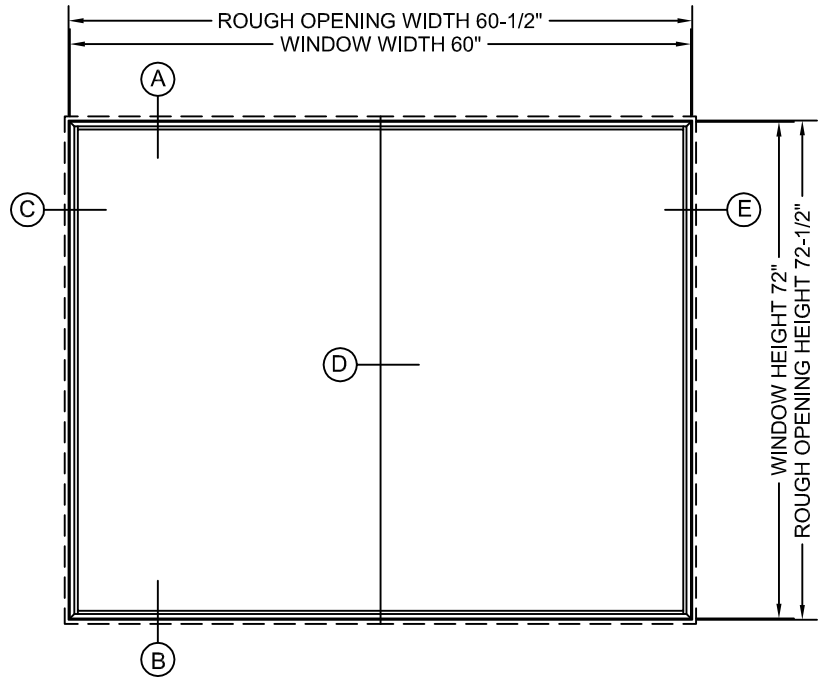

**(A) BUTT JOINT WINDOW
HEADER DETAIL**

**(B) BUTT JOINT WINDOW
SILL DETAIL**

**(C) BUTT JOINT WINDOW
LEFT JAMB DETAIL**

**BUTT JOINT WINDOW
RIGHT JAMB DETAIL (E)**

**(D) BUTT JOINT WINDOW
90DEG. CORNER DETAIL**

SIZE LIMITATIONS:
-

STANDARD TOLERANCES FOR EXTRUDED SHAPES APPLY UNLESS SPECIFICALLY SHOWN OTHERWISE

RAM INDUSTRIES
8600 COMMERCE PARK DR.
HOUSTON, TX 77036
PH: 281-495-9056
FX: 281-495-6778

**S800 BUTT JOINT WINDOW
90DEG. CORNER
SINGLE GLAZED**