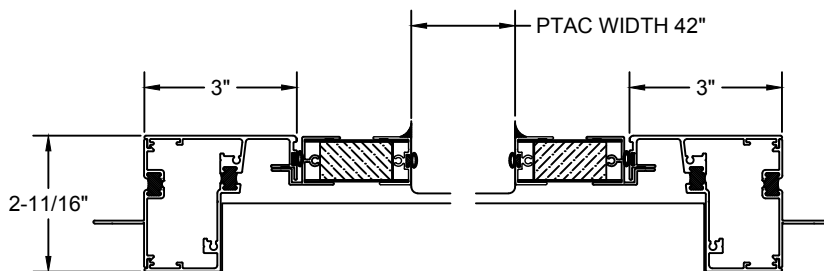

Ⓚ LOUVER
JAMB DETAIL

LOUVER
JAMB DETAIL Ⓛ

RAM INDUSTRIES

8600 COMMERCE PARK DR.
HOUSTON, TX 77036
PH: 281-495-9056
FX: 281-495-6778

**S840 HEAVY PICTURE WINDOW
WITH LOUVER PANEL BELOW**