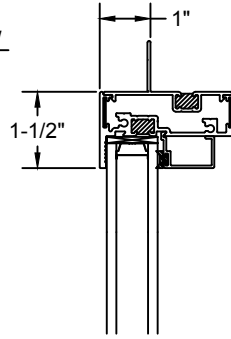

Ⓜ HEAVY PICTURE WINDOW
HOLLOW MUNTIN DETAIL

ⓐ HEAVY PICTURE WINDOW
JAMB DETAIL

HEAVY PICTURE WINDOW
JAMB DETAIL ⓓ

Ⓚ LOUVER
JAMB DETAIL

LOUVER
JAMB DETAIL Ⓛ

RAM INDUSTRIES

8600 COMMERCE PARK DR.
HOUSTON, TX 77036
PH: 281-495-9056
FX: 281-495-6778

**S840 HEAVY PICTURE WINDOW
WITH LOUVER PANEL BELOW**

(A) HEAVY PICTURE WINDOW
HEAD DETAIL

(B) HEAVY PICTURE WINDOW
HOLLOW MUNTIN DETAIL

(D) HPW / LOUVER
INTERNAL MUNTIN DETAIL

(F) LOUVER
SILL DETAIL