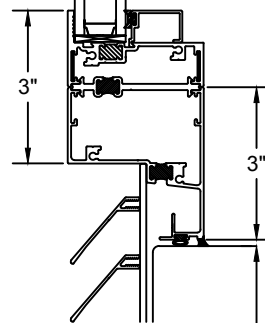

**S840 HEAVY PICTURE WINDOW
WITH LOUVER PANEL BELOW**

(A) HEAVY PICTURE WINDOW
HEAD DETAIL

(B) HEAVY PICTURE WINDOW
HOLLOW MUNTIN DETAIL

(D) HPW / LOUVER
INTERNAL MUNTIN DETAIL

(F) LOUVER
SILL DETAIL