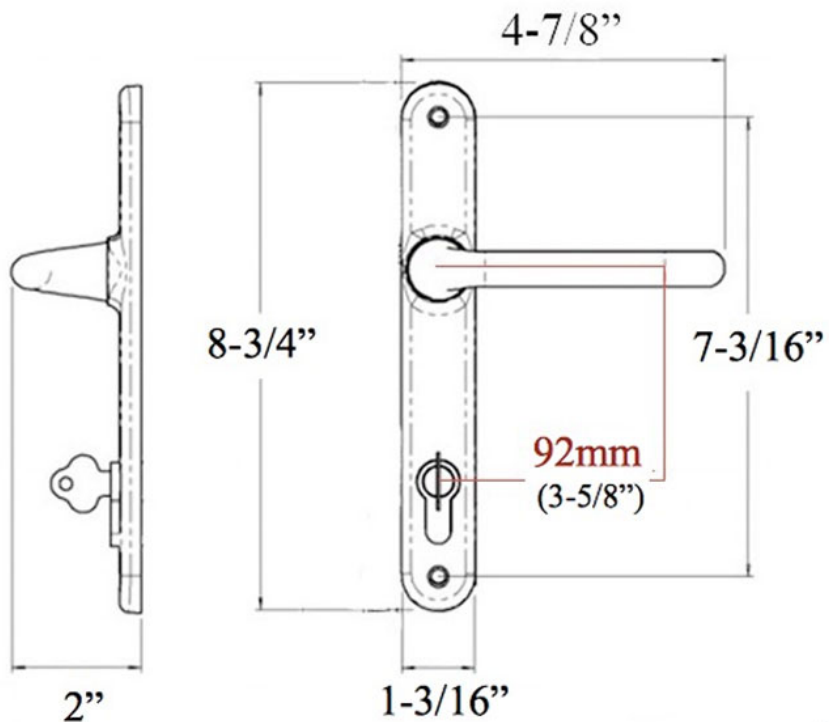

Handles

Non-handed and designed to be compatible with the INTERLOCK® lever compression lock, our handles complete the ideal multi-point locking solution for aluminum and vinyl swing door applications. Offered in a variety of styles and finishes, our selection of handles create a cohesive look with existing hardware throughout the home.

Features

- Single-Motion handle activation of deadbolt and all remote locking points
- Zinc alloy composition with nickel plating
- Available in powdercoat and architectural finishes

Aria Interlock Active Handle Set Trim

Aria