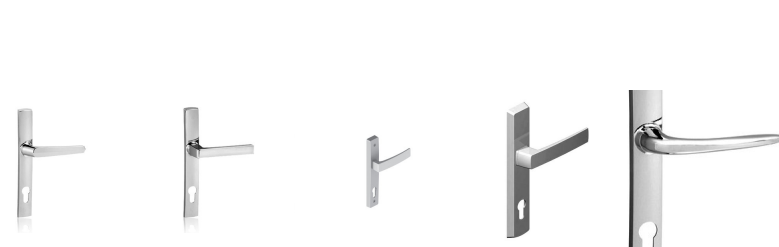

# Handles

Non-handed and designed to be compatible with the INTERLOCK® lever compression lock, our handles complete the ideal multi-point locking solution for aluminum and vinyl swing door applications. Offered in a variety of styles and finishes, our selection of handles create a cohesive look with existing hardware throughout the home.

## Features

- Single-Motion handle activation of deadbolt and all remote locking points
- Zinc alloy composition with nickel plating
- Available in powdercoat and architectural finishes

## Aria Interlock Active Handle Set Trim

Aria

## Lever Compression Lock

Our unique Lever Compression Lock has a handle-activated shoot bolt system for security and high weather performance. It offers multiple latch and shoot bolt options from the same lock case, high corrosion resistance, and features 30mm (1.2") and 40mm (1.6")...